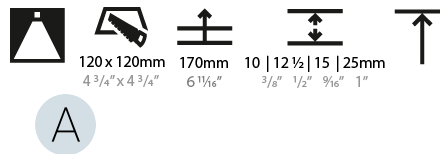

PHYSICAL

Shape: Square
Length (mm): 106
Length (in): 4 ³/₁₆
Width (mm): 106
Width (in): 4 ³/₁₆
Height (mm): 150
Height (in): 5 ⁷/₈
Ceiling Thickness (mm): 10 / 12.5 / 15 / 25
Ceiling Thickness (in): 3/8 or 1/2 or 9/16 or 1
Min. Recessing Depth (mm): 170
Min. Recessing Depth (in): 6 ¹¹/₁₆
Light Distribution: Downlight
Weight (kg): 0.769
Weight (lbs): 1.69
Fixture Finish: SSR / BKV / CWI / CRY / HAB / LAG / UFT / ITA / RUA / RUR / MIC / FTG / MYG / TWT / LOD / PUS / FRO / FUP / KIA / POP / BLS / SPG / MEY / GOH / GUM / CHC / COM / ABZ / JAG / OBR / MOS / ROR
Fixture Material: Aluminum Die Cast
Cut-out Measurements: 120mm / 4 3/4" x 120mm / 4 3/4"
Upon Request: Unique Ceiling Thickness

ELECTRICAL

Lamp Type: LED (Zhaga Standard)
Input Wattage (W): 16.5
Total Output Wattage (W): 14.7
Dimming: Dali Dimming
Driver Included: No
Driver Location: Recessed Housing
Driver Type: Constant Current - 120Vac
Driver Class: Class 2
Housing: See Components
Input Voltage (V): 120
Constant Current (MA): 350

LED

Number of LEDs: 1
Max. Delivered Lumen (lm): 770
Nominal Lumen (lm): 1140
CRI: >90 CRI
Lamp Life (hrs): 50000
Upon Request: RGB-W Tunable White Special Color Temperature Special LED

OPTICAL

Reflector: 20 / 40 / 60
Upon Request: Special Beam Angles

RATINGS AND CERTIFICATIONS

Certified By: Certified for North American Standards

IP rating: IP20
Zaneen Company Inc. © 2024, T 1800-388-3382, F 416-247-9319, www.zaneen.com