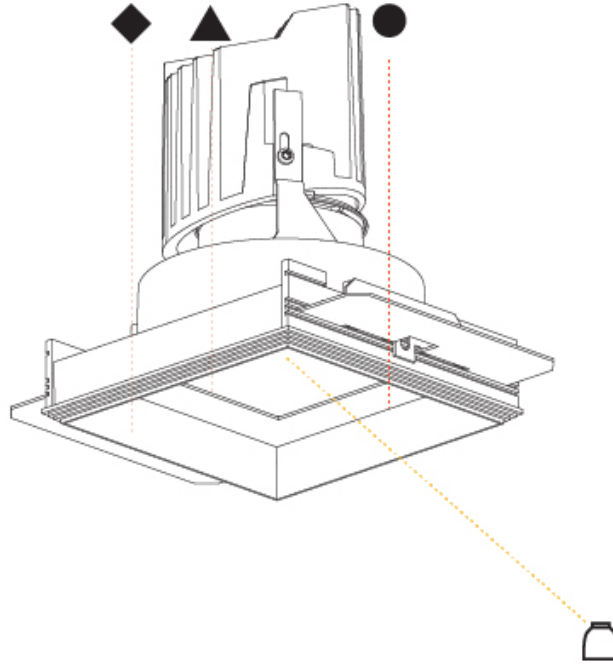

BIONIQ SQUARE DEEP COMFORT TRIMLESS

A35533-

PROJECT _____

TYPE _____

SPECIFIER _____

QUANTITY _____

DATE _____

A