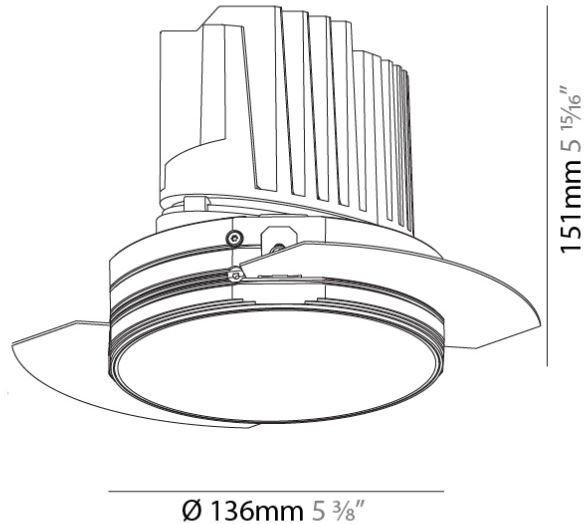

GENERAL

Series: Bioniq
 Subseries: Bioniq Round Deep
 Brand: Prolicht
 Division: Architectural
 Mounting Type: Trimless
 Mounting Location: Ceiling
 Subcategory: Downlight

PHYSICAL

Shape: Round
 Diameter (mm): 136
 Diameter (in): 5 3/8
 Height (mm): 151
 Height (in): 5 15/16
 Ceiling Thickness (mm): 10 / 12.5 / 15 / 25
 Ceiling Thickness (in): 3/8 or 1/2 or 9/16 or 1
 Min. Recessing Depth (mm): 170
 Min. Recessing Depth (in): 6 11/16
 Light Distribution: Downlight
 Weight (kg): 1.078
 Weight (lbs): 2.37
 Fixture Finish: SSR / BKV / CWI / CRY / HAB / LAG / UFT / ITA / RUA / RUR / MIC / FTG / MYG / TWT / LOD / PUS / FRO / FUP / KIA / POP / BLS / SPG / MEY / GOH / GUM / CHC / COM / ABZ / JAG / OBR / MOS / ROR
 Fixture Material: Aluminum Die Cast
 Cut-out Measurements: Ø 140mm / 5 1/2"
 Upon Request: Unique Ceiling Thickness

OPTICAL

Reflector°: 18 / 34
 Optic°: Lens Pack - No Lens / Linear Spread Lens / Honeycomb / Spread Lens
 Adjustability: Fixed
 Upon Request: Special Beam Angles

RATINGS AND CERTIFICATIONS

382, F 416-247-9319, www.zaneen.com
 Certified by Intertek for North American Standards at the end of the existing Model #. For assistance on 'custom' specifications, contact zteam@zaneen.com.
 In a constant effort to supply the best product, we reserve the right to change specifications or materials without notice. The most recent specification sheets are found at zaneen.com
 IP rating: IP20