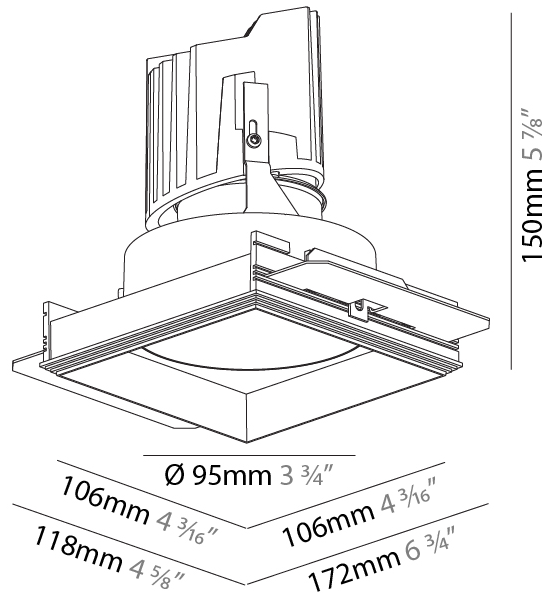

PHYSICAL

Diameter (mm): 95
Diameter (in): 3 3/4
Length (mm): 106
Length (in): 4 3/16
Width (mm): 106
Width (in): 4 3/16
Height (mm): 150
Height (in): 5 7/8
Ceiling Thickness (mm): 10 / 12.5 / 15 / 25
Ceiling Thickness (in): 3/8 or 1/2 or 9/16 or 1
Min. Recessing Depth (mm): 170
Min. Recessing Depth (in): 6 11/16
Light Distribution: Downlight
Weight (kg): 0.688
Weight (lbs): 1.52
Fixture Finish: SSR / BKV / CWI / CRY / HAB / LAG / UFT / ITA / RUA / RUR / MIC / FTG / MYG / TWT / LOD / PUS / FRO / FUP / KIA / POP / BLS / SPG / MEY / GOH / GUM / CHC / COM / ABZ / JAG / OBR / MOS / ROR
Fixture Material: Aluminum Die Cast
Cut-out Measurements: 120mm / 4 3/4" x 120mm / 4 3/4"
Upon Request: Unique Ceiling Thickness

ELECTRICAL

Lamp Type: LED (Zhaga Standard)
Input Wattage (W): 16.5
Total Output Wattage (W): 14.7
Dimming: Dali Dimming
Driver Included: No
Driver Location: Recessed Housing
Driver Type: Constant Current - 120Vac
Driver Class: Class 2
Housing: See Components
Input Voltage (V): 120
Constant Current (MA): 350

LED

Number of LEDs: 1
Color Temperature (°K): Warm Dim
Max. Delivered Lumen (lm): 770
Nominal Lumen (lm): 1140
CRI: >90 CRI
Lamp Life (hrs): 50000
Upon Request: RGB-W Tunable White Special Color Temperature Special LED

OPTICAL

Reflector: 20 / 40 / 60
Upon Request: Special Beam Angles

RATINGS AND CERTIFICATIONS

Zaneen Group, Inc. 1600 988-3382, F 416-247-9319, www.zaneen.com

Certified By: Certified for North American Standards
In a constant effort to supply the best product, we reserve the right to change specifications or materials without notice. The most recent specification sheets are found at zaneen.com