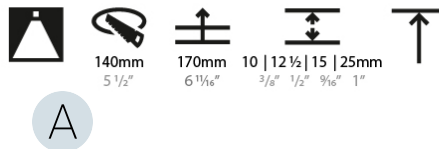

GENERAL

Series: Bioniq
 Subseries: Bioniq Round Deep
 Brand: Prolicht
 Division: Architectural
 Mounting Type: Trimless
 Mounting Location: Ceiling
 Subcategory: Downlight

PHYSICAL

Shape: Round
 Diameter (mm): 136
 Diameter (in): 5 3/8
 Height (mm): 151
 Height (in): 5 15/16
 Ceiling Thickness (mm): 10 / 12.5 / 15 / 25
 Ceiling Thickness (in): 3/8 or 1/2 or 9/16 or 1
 Min. Recessing Depth (mm): 170
 Min. Recessing Depth (in): 6 11/16
 Light Distribution: Downlight
 Weight (kg): 1.078
 Weight (lbs): 2.37
 Fixture Finish: SSR / BKV / CWI / CRY / HAB / LAG / UFT / ITA / RUA / RUR / MIC / FTG / MYG / TWT / LOD / PUS / FRO / FUP / KIA / POP / BLS / SPG / MEY / GOH / GUM / CHC / COM / ABZ / JAG / OBR / MOS / ROR
 Fixture Material: Aluminum Die Cast
 Cut-out Measurements: Ø 140mm / 5 1/2"
 Upon Request: Unique Ceiling Thickness

OPTICAL

Reflector°: 18 / 34
 Optic°: Lens Pack - No Lens / Linear Spread Lens / Honeycomb / Spread Lens
 Adjustability: Fixed
 Upon Request: Special Beam Angles

RATINGS AND CERTIFICATIONS

382, F 416-247-9319, www.zaneen.com
 Certified by Intertek for North American Standards at the end of the existing Model #. For assistance on 'custom' specifications, contact zteam@zaneen.com.
 In a constant effort to supply the best product, we reserve the right to change specifications or materials without notice. The most recent specification sheets are found at zaneen.com
 IP rating: IP20