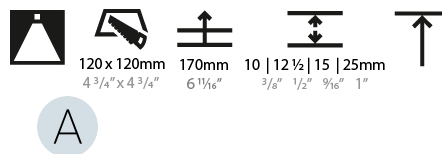

PHYSICAL

Diameter (mm): 95
Diameter (in): 3 3/4
Length (mm): 106
Length (in): 4 3/16
Width (mm): 106
Width (in): 4 3/16
Height (mm): 150
Height (in): 5 7/8
Ceiling Thickness (mm): 10 / 12.5 / 15 / 25
Ceiling Thickness (in): 3/8 or 1/2 or 9/16 or 1
Min. Recessing Depth (mm): 170
Min. Recessing Depth (in): 6 11/16
Light Distribution: Downlight
Weight (kg): 0.688
Weight (lbs): 1.52
Fixture Finish: SSR / BKV / CWI / CRY / HAB / LAG / UFT / ITA / RUA / RUR / MIC / FTG / MYG / TWT / LOD / PUS / FRO / FUP / KIA / POP / BLS / SPG / MEY / GOH / GUM / CHC / COM / ABZ / JAG / OBR / MOS / ROR
Fixture Material: Aluminum Die Cast
Cut-out Measurements: 120mm / 4 3/4" x 120mm / 4 3/4"
Upon Request: Unique Ceiling Thickness

ELECTRICAL

Lamp Type: LED (Zhaga Standard)
Input Wattage (W): 16.5
Total Output Wattage (W): 14.7
Dimming: Dali Dimming
Driver Included: No
Driver Location: Recessed Housing
Driver Type: Constant Current - 120Vac
Driver Class: Class 2
Housing: See Components
Input Voltage (V): 120
Constant Current (MA): 350

LED

Number of LEDs: 1
Color Temperature (°K): Warm Dim
Max. Delivered Lumen (lm): 770
Nominal Lumen (lm): 1140
CRI: >90 CRI
Lamp Life (hrs): 50000
Upon Request: RGB-W Tunable White Special Color Temperature Special LED

OPTICAL

Reflector: 20 / 40 / 60
Upon Request: Special Beam Angles

RATINGS AND CERTIFICATIONS

Zaneen Group, Inc. 1600 988-3382, F 416-247-9319, www.zaneen.com

Certified By: Certified for North American Standards
In a constant effort to supply the best product, we reserve the right to change specifications or materials without notice. The most recent specification sheets are found at zaneen.com